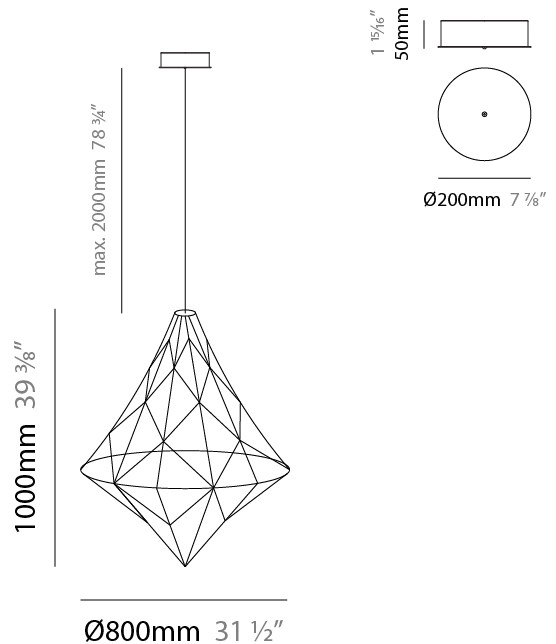

D101945-

base number	LED	Color	Finish
	Dimming	Temperature	Options

1. To build a product code in our configurator select the specify button on the base model # product page
2. To build a manual product code on this datasheet choose from the options listed below in blue font and add the suffix to the base model #

GENERAL

Series: Nobilis
Brand: Quasar
Division: Design
Mounting Type: Suspension
Mounting Location: Ceiling
Subcategory: Ambient

PHYSICAL

Shape: Abstract
Diameter (mm): 800
Diameter (in): 31 1/2
Height (mm): 1000
Height (in): 39 3/8
Max. Overall Height (mm): 3000
Max. Overall Height (in): 118 1/8
Light Distribution: Omnidirectional
Weight (kg): 4
Weight (lbs): 8.82
Fixture Finish: NIC / BRA / BBR
Fixture Material: Metal
Cable Details: 2000mm Cable
Upon Request: Custom Sizes

ELECTRICAL

Number of Lamps: 108
Lamp Type: LED Retrofit
Input Wattage (W): 35.64
Bulb Included: Bulb Included
Max. Wattage Per Lamp (W): 0.33
Lamp Base: E10
Dimming: Non-Dimming / Phase Dimming (120vac Only)
Driver Included: Yes
Driver Location: Integrated
Driver Type: Constant Voltage - Universal
Driver Class: Class 2
Input Voltage (V): 120 - 277
Output Voltage (V): 12
Lamp Voltage (V): 12

LED

Color Temperature (°K): 2600 / 3000 / 3500
Max. Delivered Lumen (lm): 2484 (2600K)
CRI: >90 CRI
Lamp Life (hrs): 50000

OPTICAL

RATINGS AND CERTIFICATIONS

Certified By: Certified for North American Standards
IP rating: IP20