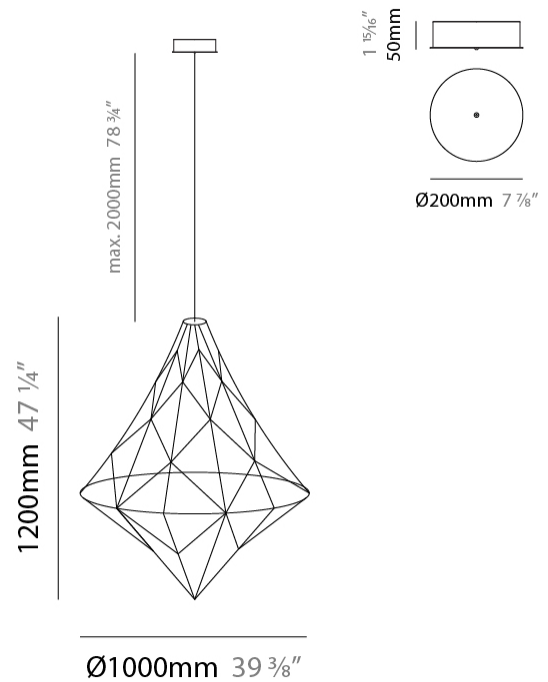

1. To build a product code in our configurator select the specify button on the base model # product page
2. To build a manual product code on this datasheet choose from the options listed below in blue font and add the suffix to the base model #

GENERAL

Series: Nobilis
Brand: Quasar
Division: Design
Mounting Type: Suspension
Mounting Location: Ceiling
Subcategory: Ambient

PHYSICAL

Shape: Abstract
Diameter (mm): 1000
Diameter (in): 39 ³/₈
Height (mm): 1200
Height (in): 47 ¹/₄
Max. Overall Height (mm): 2700
Max. Overall Height (in): 106 ⁵/₁₆
Light Distribution: Omnidirectional
Weight (kg): 5
Weight (lbs): 11.02
Fixture Finish: [NIC / BRA / BBR](#)
Fixture Material: Metal
Cable Details: 2000mm Cable
Upon Request: Custom Sizes

ELECTRICAL

Number of Lamps: 178
Lamp Type: LED Retrofit
Input Wattage (W): 58.74
Bulb Included: Bulb Included
Max. Wattage Per Lamp (W): 0.33
Lamp Base: E10
[Dimming: Non-Dimming / Phase Dimming (120vac Only)](#)
Driver Included: Yes
Driver Location: Integrated
Driver Type: Constant Voltage - 120/277Vac
Driver Class: Class 2
Input Voltage (V): 120 - 277
Output Voltage (V): 12
Lamp Voltage (V): 12

LED

[Color Temperature (°K): 2600 / 3000 / 3500](#)
Max. Delivered Lumen (lm): 4094 (2600K)
CRI: >90 CRI
Lamp Life (hrs): 50000

OPTICAL

RATINGS AND CERTIFICATIONS

Certified By: Certified for North American Standards
IP rating: IP20

PROJECT
TYPE
SPECIFIER
QUANTITY
DATE